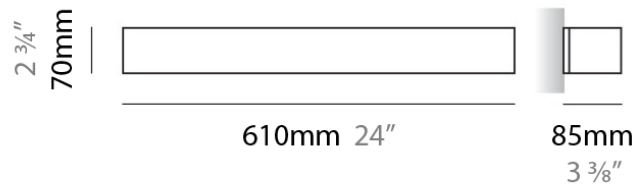

TOY SURFACE

D83141

GENERAL

Series: Toy _____
Brand: Panzeri _____
Division: Design _____
Mounting Type: Surface _____
Mounting Location: Wall _____
Subcategory: Ambient _____

PHYSICAL

Shape: Rectangle _____
Length (mm): 610 _____
Length (in): 24 _____
Height (mm): 70 _____
Height (in): 2 3/4 _____
Extension (mm): 85 _____
Extension (in): 3 3/8 _____
Light Distribution: Direct / Indirect _____
Weight (kg): 2.7 _____
Weight (lbs): 6 _____
Diffuser: Frost White Glass _____
Fixture Finish: SST _____
Fixture Material: Metal _____

ELECTRICAL

Number of Lamps: 1 _____
Lamp Type: LED Retrofit / CFL _____
Bulb Included: Bulb Not Included _____
Total Output Wattage (W): 30 / 55 _____
Max. Wattage Per Lamp (W): 30 / 55 _____
Lamp Base: GX24-q3 _____
Driver Included: Yes _____
Driver Type: Ballast - 120Vac - Non-dimming _____
Input Voltage (V): 120 _____

LED

OPTICAL

RATINGS AND CERTIFICATIONS

Certified By: CSA Certified to UL and CSA Standards _____
IP rating: IP40 _____