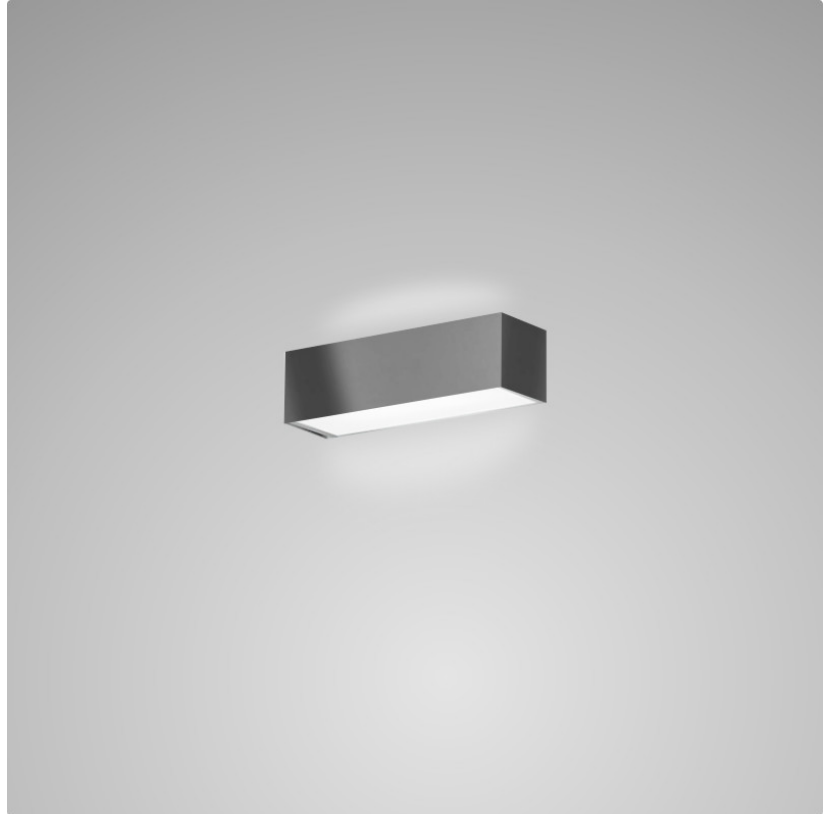

PROJECT
TYPE
NOTES
QUANTITY
DATE

TOY SURFACE

D83138

GENERAL

Series: Toy
Brand: Panzeri
Division: Design
Mounting Type: Surface
Mounting Location: Wall
Subcategory: Ambient

PHYSICAL

Shape: Rectangle
Length (mm): 250
Length (in): 9 7/8
Height (mm): 70
Height (in): 2 3/4
Extension (mm): 85
Extension (in): 3 3/4
Light Distribution: Direct / Indirect
Weight (kg): 0.9
Weight (lbs): 2
Diffuser: Frost White Glass
Fixture Finish: SST
Fixture Material: Metal

ELECTRICAL

Number of Lamps: 1
Lamp Type: CFL
Bulb Included: Bulb Not Included
Total Output Wattage (W): 26
Max. Wattage Per Lamp (W): 26
Lamp Base: GX24-q3
Driver Included: Yes
Driver Type: Ballast - 120Vac - Non-dimming
Input Voltage (V): 120

LED

OPTICAL

RATINGS AND CERTIFICATIONS

Certified By: CSA Certified to UL and CSA Standards
IP rating: IP40