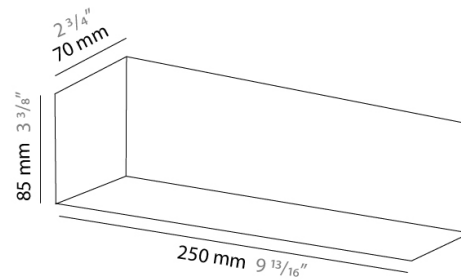

TOY SURFACE

D83281-MSS

GENERAL

Series: Toy

Brand: Panzeri

Division: Design

Mounting Type: Surface

Mounting Location: Wall

PHYSICAL

Shape: Rectangle

Length (mm): 250

Length (in): $9 \frac{13}{16}$

Height (mm): 70

Height (in): $2 \frac{3}{4}$

Extension (mm): 85

Extension (in): $3 \frac{3}{8}$

Light Distribution: Direct / Indirect

Weight (kg): 0.82

Weight (lbs): 1.8

Diffuser: Frost White Glass

Fixture Material: Metal

ELECTRICAL

Lamp Type: LED

Input Wattage (W): 13

Total Output Wattage (W): 12

Driver Included: Yes

Driver Location: Integrated

Driver Type: Integral LED driver, 700mA (Dimming and 277V options available with remote driver sold separately)

LED

Color Temperature (°K): 3000

Max. Delivered Lumen (lm): 938

CRI: >80 CRI

OPTICAL

RATINGS AND CERTIFICATIONS

Certified By: CSA Certified to UL and CSA Standards

IP rating: IP20