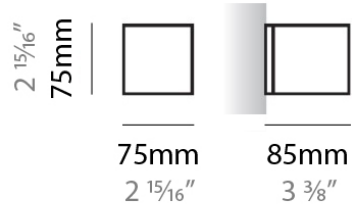

PROJECT	_____
TYPE	_____
NOTES	_____
QUANTITY	_____
DATE	_____

TOY SURFACE

D83147-WHI

GENERAL

Series: Toy _____
Brand: Panzeri _____
Division: Design _____
Mounting Type: Surface _____
Mounting Location: Wall _____

PHYSICAL

Shape: Square _____
Length (mm): 75 _____
Length (in): $2 \frac{15}{16}$ _____
Height (mm): 75 _____
Height (in): $2 \frac{15}{16}$ _____
Extension (mm): 85 _____
Extension (in): $3 \frac{3}{8}$ _____
Light Distribution: Direct / Indirect _____
Weight (kg): 0.6 _____
Weight (lbs): 1 _____
Diffuser: Frost White Glass _____
Fixture Material: Metal _____

ELECTRICAL

Number of Lamps: 1 _____
Lamp Type: LED Retrofit / Halogen _____
Bulb Included: Bulb Not Included _____
Total Output Wattage (W): 3 / 35 _____
Max. Wattage Per Lamp (W): 3 / 35 _____
Lamp Base: G9 _____
Input Voltage (V): 120 _____

LED

OPTICAL

RATINGS AND CERTIFICATIONS

Certified By: CSA Certified to UL and CSA Standards _____
IP rating: IP20 _____