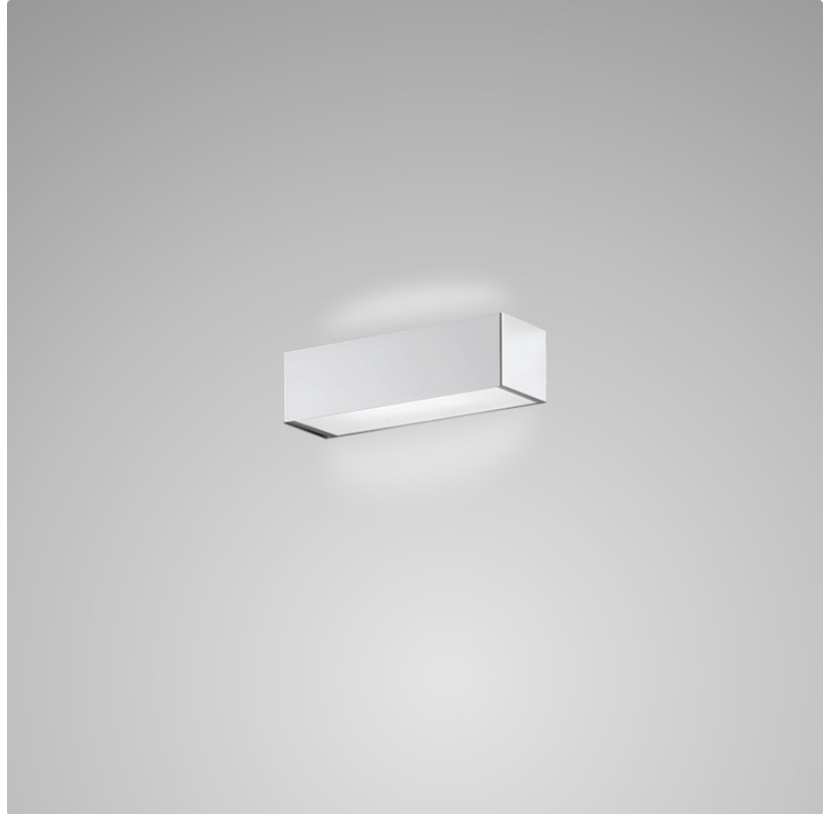

TOY SURFACE

D83139

GENERAL

Series: Toy
Brand: Panzeri
Division: Design
Mounting Type: Surface
Mounting Location: Wall
Subcategory: Ambient

PHYSICAL

Shape: Rectangle
Length (mm): 250
Length (in): 9 ⁷/₁₆
Height (mm): 70
Height (in): 2 ³/₄
Extension (mm): 85
Extension (in): 3 ¹/₄
Light Distribution: Direct / Indirect
Weight (kg): 0.9
Weight (lbs): 2
Diffuser: Frost White Glass
Fixture Finish: SST
Fixture Material: Metal

ELECTRICAL

Number of Lamps: 1
Lamp Type: CFL
Bulb Included: Bulb Not Included
Total Output Wattage (W): 26
Max. Wattage Per Lamp (W): 26
Lamp Base: GX24-q3
Driver Included: Yes
Driver Type: Ballast - 120Vac - Non-dimming
Input Voltage (V): 120

LED

OPTICAL

RATINGS AND CERTIFICATIONS

Certified By: CSA Certified to UL and CSA Standards
IP rating: IP40